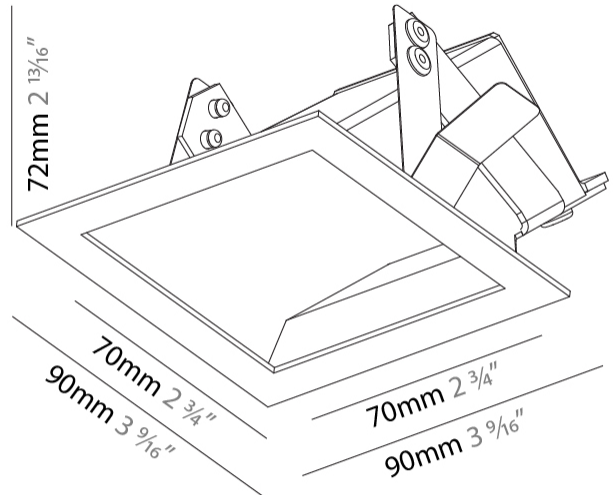

1. To build a product code in our configurator select the specify button on the base model # product page
2. To build a manual product code on this datasheet choose from the options listed below in blue font and add the suffix to the base model #

GENERAL

Series: Delight
Subseries: Delight Gooo!
Brand: Prolicht
Division: Architectural
Mounting Type: Recessed
Mounting Location: Wall
Subcategory: Step Light

PHYSICAL

Shape: Square
Length (mm): 90
Length (in): 3 ⁹/₁₆
Height (mm): 90
Depth (mm): 72
Height (in): 3 ⁹/₁₆
Depth (in): 2 ¹³/₁₆
Min. Recessing Depth (mm): 15
Min. Recessing Depth (in): 9/16
Light Distribution: Asymmetric
Weight (kg): 0.3
Weight (lbs): 0.66
Fixture Finish: SSR / BKV / CWI / CRY / HAB / UFT / ITA / RUA / FTG / MYG / LOD / PUS / FRO / FUP / KIA / POP / BLS / SPG / MEY / GOH / GUM / CHC / COM / ABZ / JAG / OBR / MOS / ROR
Fixture Material: Aluminum

ELECTRICAL

Lamp Type: LED (Zhaga Standard)
Input Wattage (W): 2.2
Total Output Wattage (W): 2
Dimming: Non-Dimming / Phase Dimming (120Vac only) / 0-10V Dimming
Driver Included: No
Driver Location: Remote
Driver Type: Constant Current - Universal
Driver Class: Class 2
Input Voltage (V): 120 - 277
Constant Current (MA): 700

LED

Number of LEDs: 1
Color Temperature (°K): 2700 / 3000 / 4000
Max. Delivered Lumen (lm): 50
CRI: >90 CRI
Lamp Life (hrs): 50000

OPTICAL

RATINGS AND CERTIFICATIONS

Certified By: Certified for North American Standards
IP rating: IP20